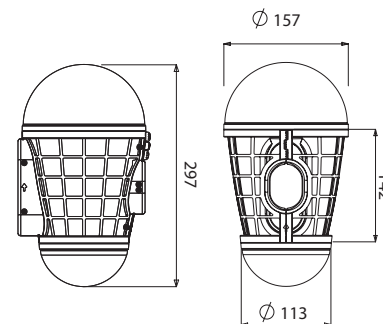

Cyclone Kit, Small

Cyclone Kit, Large - 089101

Rode	NTG-2, NTG-4+
Sanken	CS-3e
Schoeps	Super CMIT
Sennheiser	MKH 60

Input Connectors:

Cyclone Kit, Large - standard XLR-3f
Cyclone Kits, Small (XLR) & Medium - reduced XLR-3f
Cyclone Kit, Small (LEMO) - Lemo FVN
Cyclone Kit, Small (MZL) - MZL connector

Cyclone Kit, Medium - 089102

DPA	4017B, 4018A
Neumann	KMR 81i, KMR 81D
Rode	NTG-3, NTG-4
Sanken	CS-1, CS-2
Schoeps	CMC w/Cut 1, CMIT 5U, CMC w/Cut 60
Sennheiser	MKH 416, MKH 8060 w/MZF

Cyclone Kit, Small (XLR) - 089103

DPA	4017C, 4018C
Neumann	KM 100 series
Schoeps	CMC series
Sennheiser	MKH 8040*, MKH 8050*, MKH 50

Cyclone Kit, Small (LEMO) - 089104

Schoeps CCM series

Cyclone Kit, Small (MZL) - 089105

Sennheiser MKH 8060*

Basket dimensions & microphone compatibility