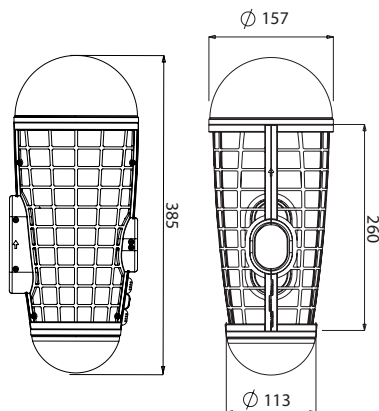

Cyclone Kit, Medium