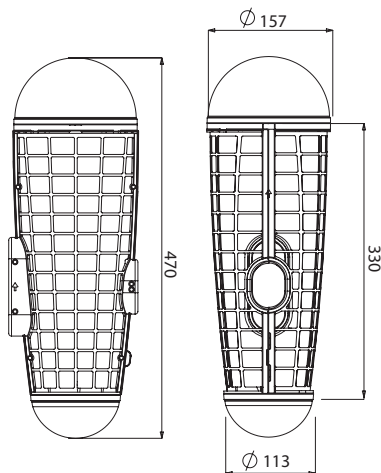

Cyclone

Trusted By Professionals

Cyclone Kit, Large